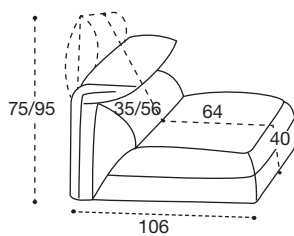

KIT AUDIO OPTIONAL

DISPONIBILE SU TUTTI I MODULI E CHAISE LONGUE,
COMPATIBILE CON TUTTI I DISPOSITIVI BLUETOOTH
AVAILABLE ON ALL MODULE AND CHAISE LONGUE,
TO BE USED BY BLUETOOTH

NON È POSSIBILE SINCRONIZZARE PIÙ KIT
CONTEMPORANEAMENTE
IT IS NOT POSSIBLE TO SYNCHRONIZE SEVERAL
KITS AT THE SAME TIME

ELEMENTO DIVISIBILE OPTIONAL

OPTIONAL DIVISIBLE ELEMENTS

POSSIBILITÀ DI RICEVERE GLI ELEMENTI
DIVISI IN PIÙ PARTI ED IMBALLATI
SEPARATAMENTE, DA MONTARE
DIRETTAMENTE IN LOCO
POSSIBILITY TO RECEIVE THE ELEMENTS
DIVIDED INTO SEPARATE PARTS
AND PACKAGED SEPARATELY, TO BE
ASSEMBLED DIRECTLY ON SITE